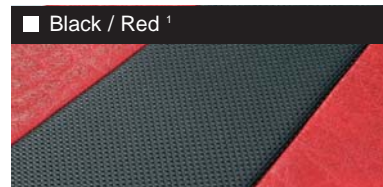

Varnish colours

Upholstery colours

Bodywork colours (GRP*)

● Series ■ Special Equipment

* glass-fibre reinforced plastic

For printing reasons the bodywork and upholstery colours shown here may vary slightly from the actual colours used.

¹ Seat side sections in smooth leather look and seat middle section in embossed imitation leather

² Seat side sections in anti-slip Alcantara look and seat middle section in embossed imitation leather