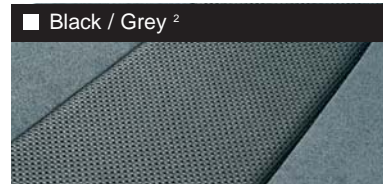

Varnish colours

Upholstery colours

Bodywork colours (GRP*)

● Series ■ Special Equipment

* glass-fibre reinforced plastic

For printing reasons the bodywork and upholstery colours shown here may vary slightly from the actual colours used.

¹ Seat side sections in smooth leather look and seat middle section in embossed imitation leather

² Seat side sections in anti-slip Alcantara look and seat middle section in embossed imitation leather