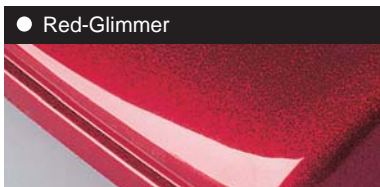

Varnish colours

Upholstery colours

Bodywork colours (GRP*)

● Series ■ Special Equipment

* glass-fibre reinforced plastic

For printing reasons the bodywork and upholstery colours shown here may vary slightly from the actual colours used.

¹ Seat side sections in smooth leather look and seat middle section in embossed imitation leather

² Seat side sections in anti-slip Alcantara look and seat middle section in embossed imitation leather